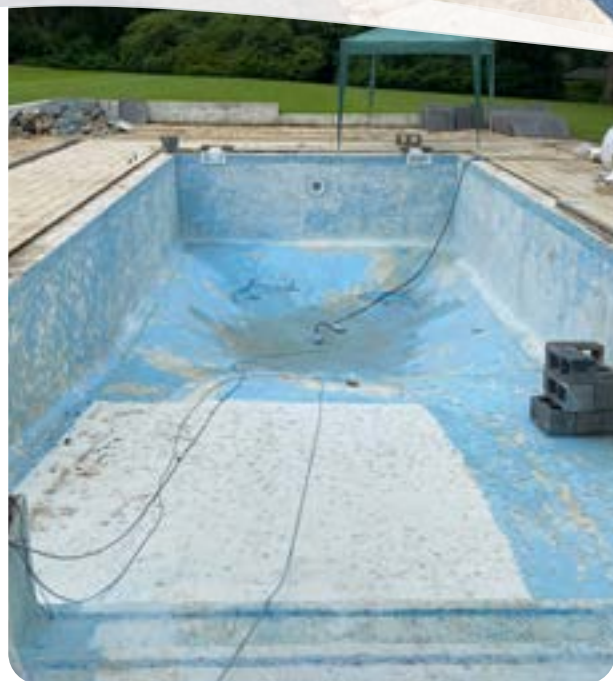

ELEGANT POOL RENOVATION

with Modern Improvements

THE PROJECT

Our clients approached us with a vision to transform their aging concrete marbleised pool into a modern place to relax and entertain. Their primary goals were to update the curved stepped end for a more contemporary design and incorporate an automated, in-ground, slatted cover for convenience and safety. The existing pool featured a large curved stepped end, which, while functional, lacked the refined look our clients desired. Additionally, the absence of an automated cover system meant manual effort was required to secure the pool when not in use. Our experienced team worked closely with the clients to understand their preferences and devise a comprehensive renovation plan.

First, we carefully deconstructed the curved stepped end, paving the way for a new, streamlined design. We then installed an in-ground slatted cover system, allowing our clients to effortlessly open and close the pool with the touch of a button. To complement the modern updates, we resurfaced the entire pool with stunning high-line mosaic tiles in a contemporary colour palette. This not only elevated the pool's visual appeal but also enhanced its durability and low-maintenance properties.

In addition to the stunning visuals, our renovation included a full overhaul of the pool's filtration system, ensuring crystal-clear water and optimal energy efficiency for years to come. Finally, we replaced the surrounding paving, creating a seamless flow between the pool and its surroundings, further enhancing the overall aesthetic.