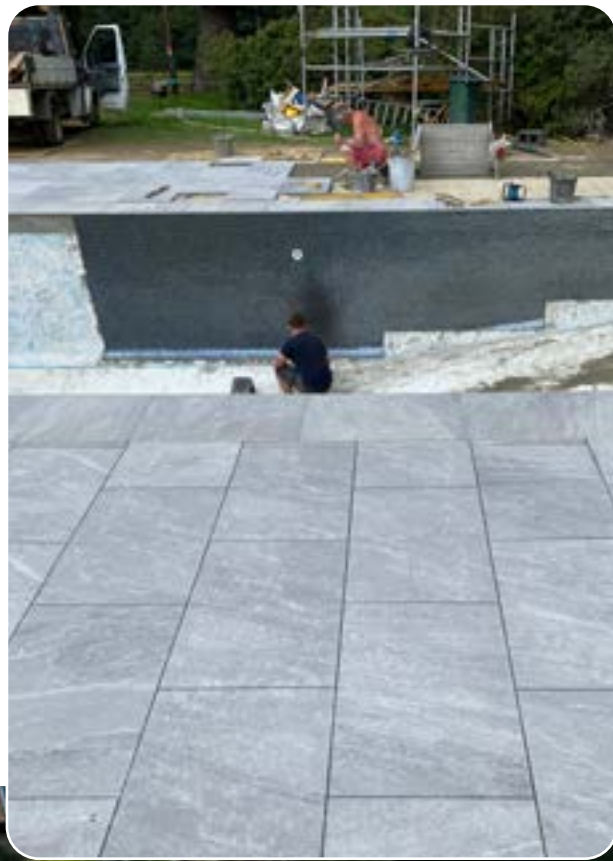

ELEGANT POOL RENOVATION

with Modern Improvements

THE PROJECT

Our clients approached us with a vision to transform their aging concrete marbleised pool into a modern place to relax and entertain. Their primary goals were to update the curved stepped end for a more contemporary design and incorporate an automated, in-ground, slatted cover for convenience and safety. The existing pool featured a large curved stepped end, which, while functional, lacked the refined look our clients desired. Additionally, the absence of an automated cover system meant manual effort was required to secure the pool when not in use. Our experienced team worked closely with the clients to understand their preferences and devise a comprehensive renovation plan.

First, we carefully deconstructed the curved stepped end, paving the way for a new, streamlined design. We then installed an in-ground slatted cover system, allowing our clients to effortlessly open and close the pool with the touch of a button. To complement the modern updates, we resurfaced the entire pool with stunning high-line mosaic tiles in a contemporary colour palette. This not only elevated the pool's visual appeal but also enhanced its durability and low-maintenance properties.

In addition to the stunning visuals, our renovation included a full overhaul of the pool's filtration system, ensuring crystal-clear water and optimal energy efficiency for years to come. Finally, we replaced the surrounding paving, creating a seamless flow between the pool and its surroundings, further enhancing the overall aesthetic.